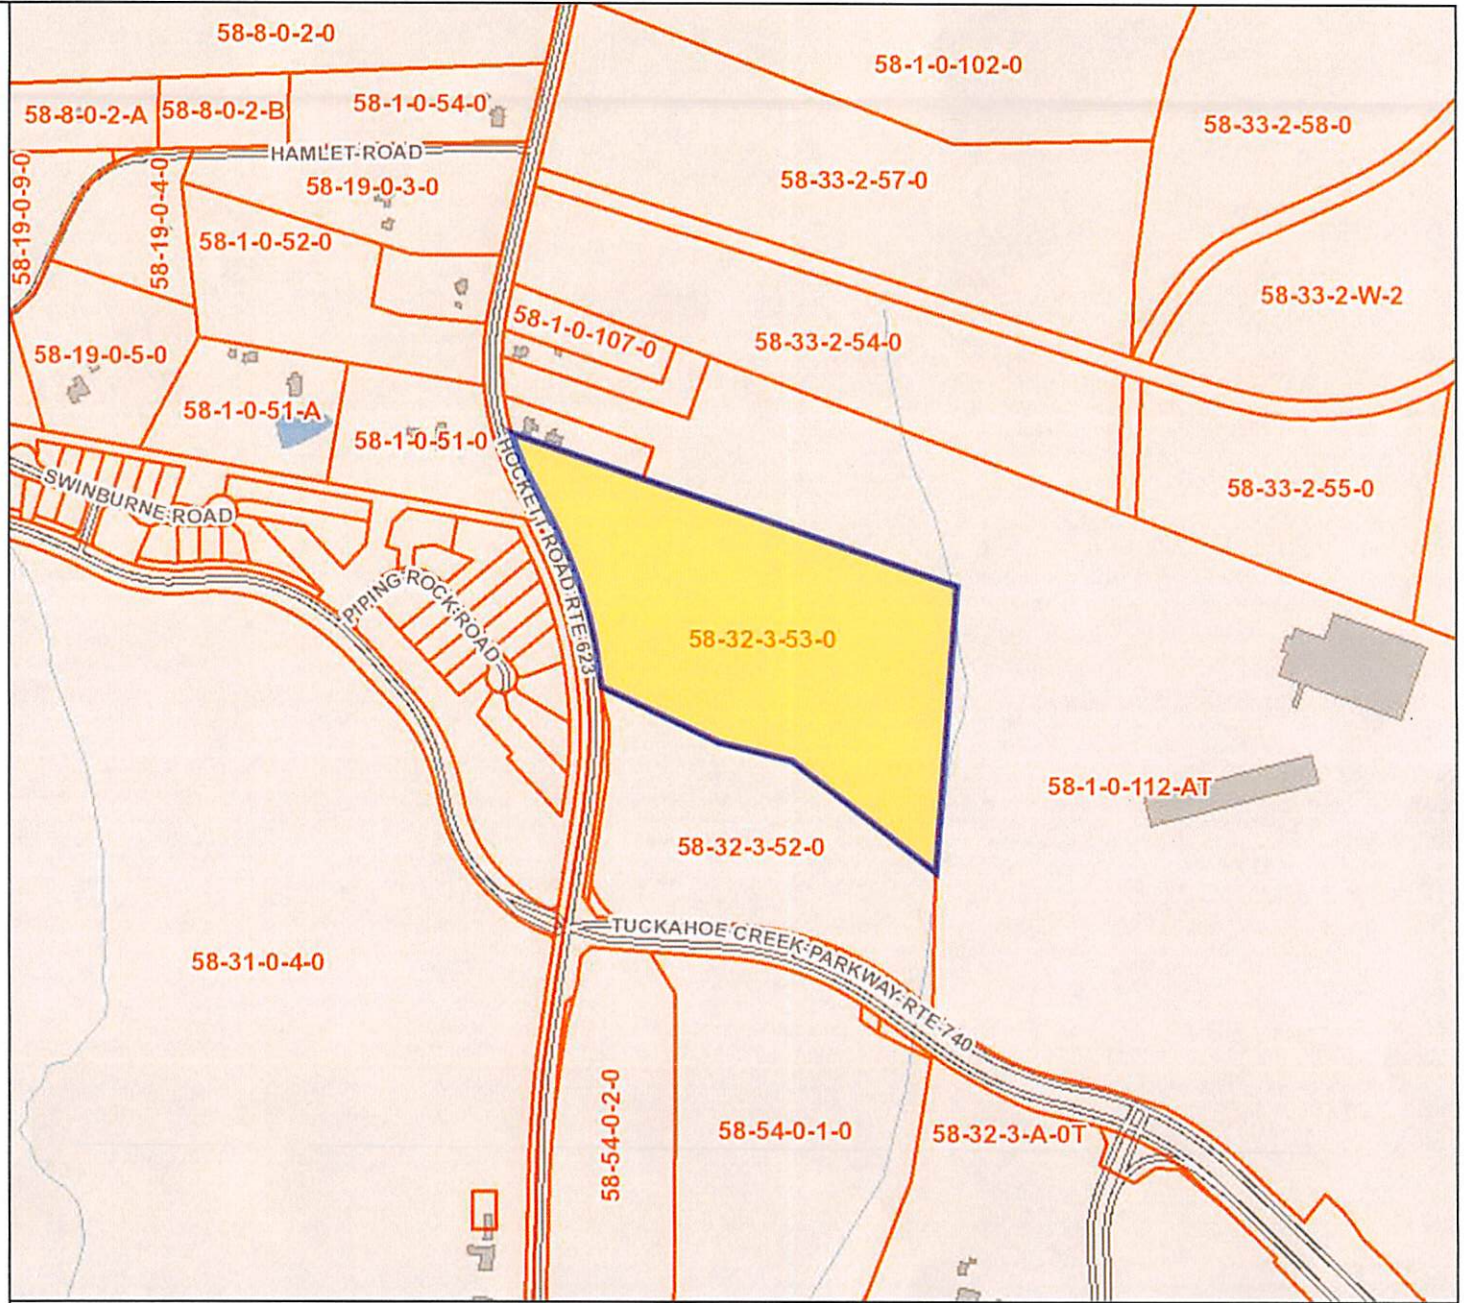

Legend

-  County Political Boundary
-  Parcel Tax Map Labels
-  Parcels
-  Road Labels
-  Village Boundaries

Title: Proposed West Creek Fire Station Site

Date: 10/16/2019

DISCLAIMER: This drawing is neither a legally recorded map nor a survey and is not intended to be used as such. The information displayed is a compilation of records, information, and data obtained from various sources, and Goochland is not responsible for its accuracy or how current it may be. Contact (804) 556-5832 with questions